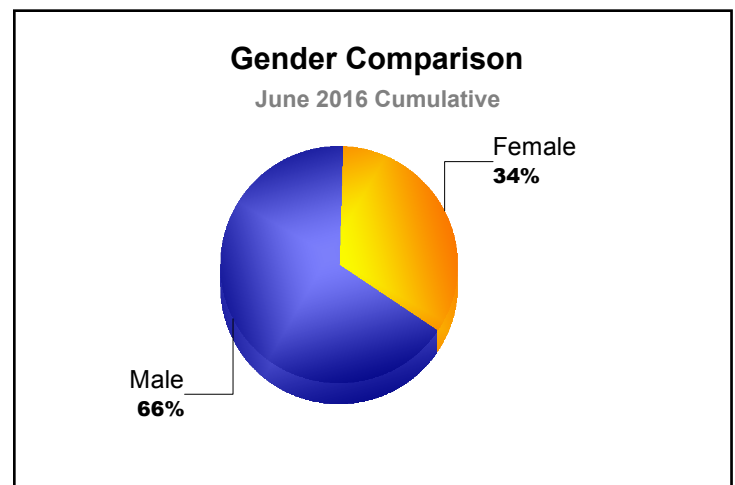

Year	New Clubs	Dropped Clubs	Gain/ Loss Clubs	New Members	Charter Members	Reinstate Members	Transfer Members	Total Member Added	Total Members Dropped	Gain/ Loss Members
2011-2012	0	-3	-3	78	0	15	5	98	-173	-75
2012-2013	0	-2	-2	110	0	5	7	122	-146	-24
2013-2014	0	0	0	62	0	11	13	86	-161	-75
2014-2015	0	-2	-2	96	1	14	25	136	-106	30
2015-2016	0	-1	-1	94	1	2	14	111	-113	-2
<b>Average</b>	<b>0</b>	<b>-2</b>	<b>-2</b>	<b>88</b>	<b>0</b>	<b>9</b>	<b>13</b>	<b>111</b>	<b>-140</b>	<b>-29</b>