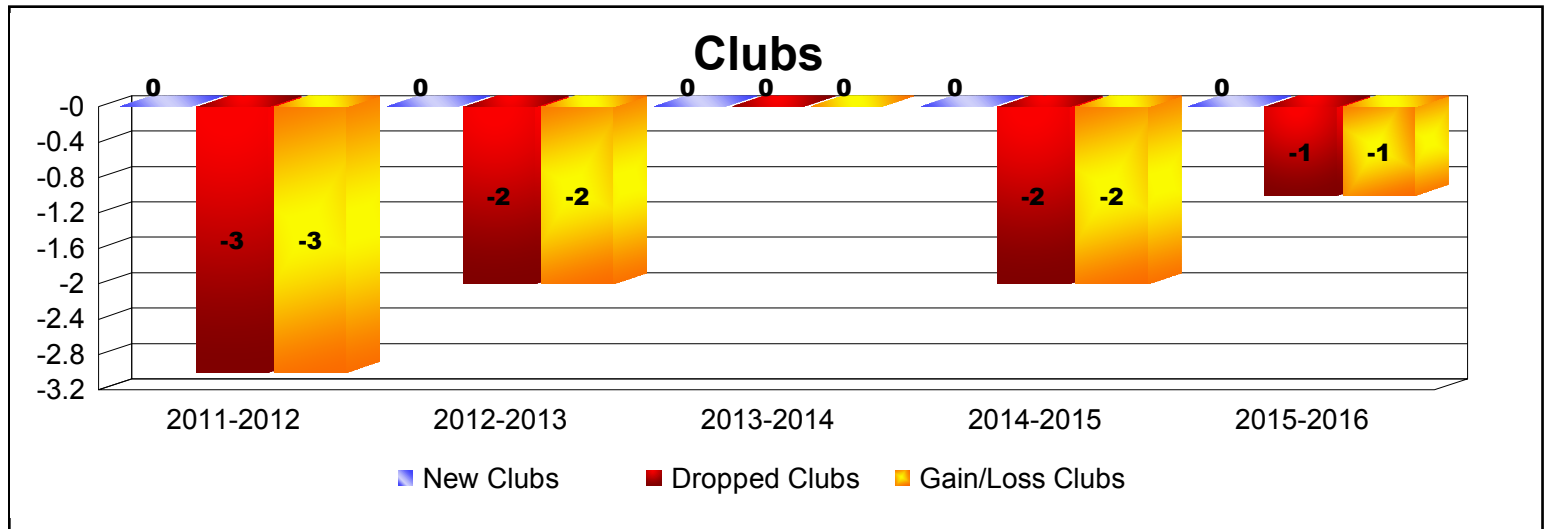

Year	New Clubs	Dropped Clubs	Gain/ Loss Clubs	New Members	Charter Members	Reinstate Members	Transfer Members	Total Member Added	Total Members Dropped	Gain/ Loss Members
2011-2012	0	-3	-3	78	0	15	5	98	-173	-75
2012-2013	0	-2	-2	110	0	5	7	122	-146	-24
2013-2014	0	0	0	62	0	11	13	86	-161	-75
2014-2015	0	-2	-2	96	1	14	25	136	-106	30
2015-2016	0	-1	-1	94	1	2	14	111	-113	-2
<b>Average</b>	<b>0</b>	<b>-2</b>	<b>-2</b>	<b>88</b>	<b>0</b>	<b>9</b>	<b>13</b>	<b>111</b>	<b>-140</b>	<b>-29</b>

Year	New Clubs	Dropped Clubs	Gain/ Loss Clubs	New Members	Charter Members	Reinstate Members	Transfer Members	Total Member Added	Total Members Dropped	Gain/ Loss Members
2011-2012	0	-1	-1	18	0	0	0	18	-27	-9
2012-2013	0	0	0	58	0	1	2	61	-32	29
2013-2014	0	0	0	11	0	1	0	12	-33	-21
2014-2015	0	0	0	27	0	0	1	28	-17	11
2015-2016	0	-1	-1	28	0	0	0	28	-29	-1
<b>Average</b>	<b>0</b>	<b>0</b>	<b>0</b>	<b>28</b>	<b>0</b>	<b>0</b>	<b>1</b>	<b>29</b>	<b>-28</b>	<b>2</b>