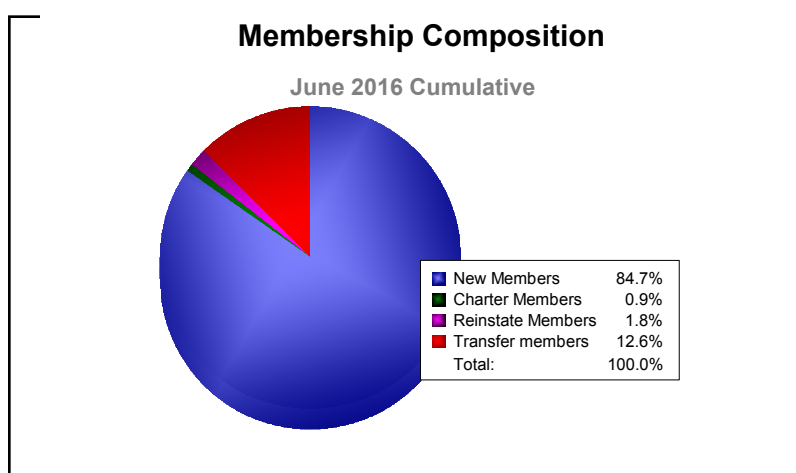

Year	New Clubs	Dropped Clubs	Gain/ Loss Clubs	New Members	Charter Members	Reinstate Members	Transfer Members	Total Member Added	Total Members Dropped	Gain/ Loss Members
2011-2012	0	-3	-3	78	0	15	5	98	-173	-75
2012-2013	0	-2	-2	110	0	5	7	122	-146	-24
2013-2014	0	0	0	62	0	11	13	86	-161	-75
2014-2015	0	-2	-2	96	1	14	25	136	-106	30
2015-2016	0	-1	-1	94	1	2	14	111	-113	-2
<b>Average</b>	<b>0</b>	<b>-2</b>	<b>-2</b>	<b>88</b>	<b>0</b>	<b>9</b>	<b>13</b>	<b>111</b>	<b>-140</b>	<b>-29</b>