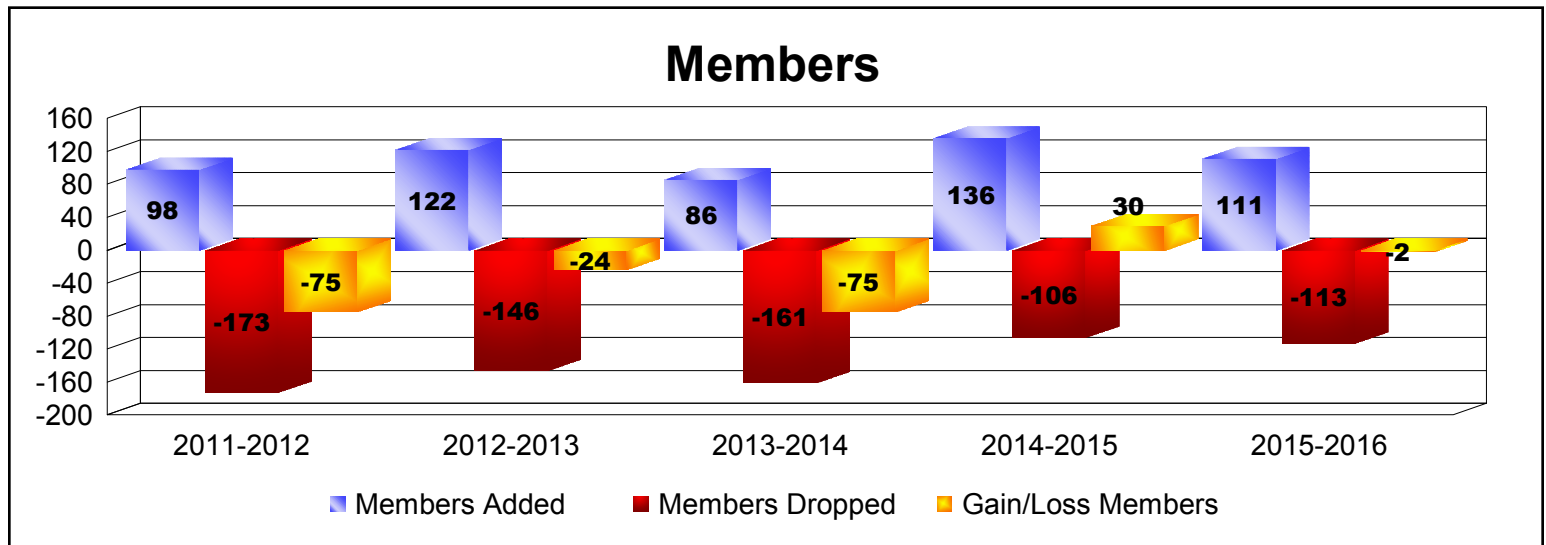

Year	New Clubs	Dropped Clubs	Gain/ Loss Clubs	New Members	Charter Members	Reinstate Members	Transfer Members	Total Member Added	Total Members Dropped	Gain/ Loss Members
2011-2012	0	-3	-3	78	0	15	5	98	-173	-75
2012-2013	0	-2	-2	110	0	5	7	122	-146	-24
2013-2014	0	0	0	62	0	11	13	86	-161	-75
2014-2015	0	-2	-2	96	1	14	25	136	-106	30
2015-2016	0	-1	-1	94	1	2	14	111	-113	-2
<b>Average</b>	<b>0</b>	<b>-2</b>	<b>-2</b>	<b>88</b>	<b>0</b>	<b>9</b>	<b>13</b>	<b>111</b>	<b>-140</b>	<b>-29</b>

Year	New Clubs	Dropped Clubs	Gain/ Loss Clubs	New Members	Charter Members	Reinstate Members	Transfer Members	Total Member Added	Total Members Dropped	Gain/ Loss Members
2011-2012	0	-1	-1	18	0	0	0	18	-27	-9
2012-2013	0	0	0	58	0	1	2	61	-32	29
2013-2014	0	0	0	11	0	1	0	12	-33	-21
2014-2015	0	0	0	27	0	0	1	28	-17	11
2015-2016	0	-1	-1	28	0	0	0	28	-29	-1
<b>Average</b>	<b>0</b>	<b>0</b>	<b>0</b>	<b>28</b>	<b>0</b>	<b>0</b>	<b>1</b>	<b>29</b>	<b>-28</b>	<b>2</b>